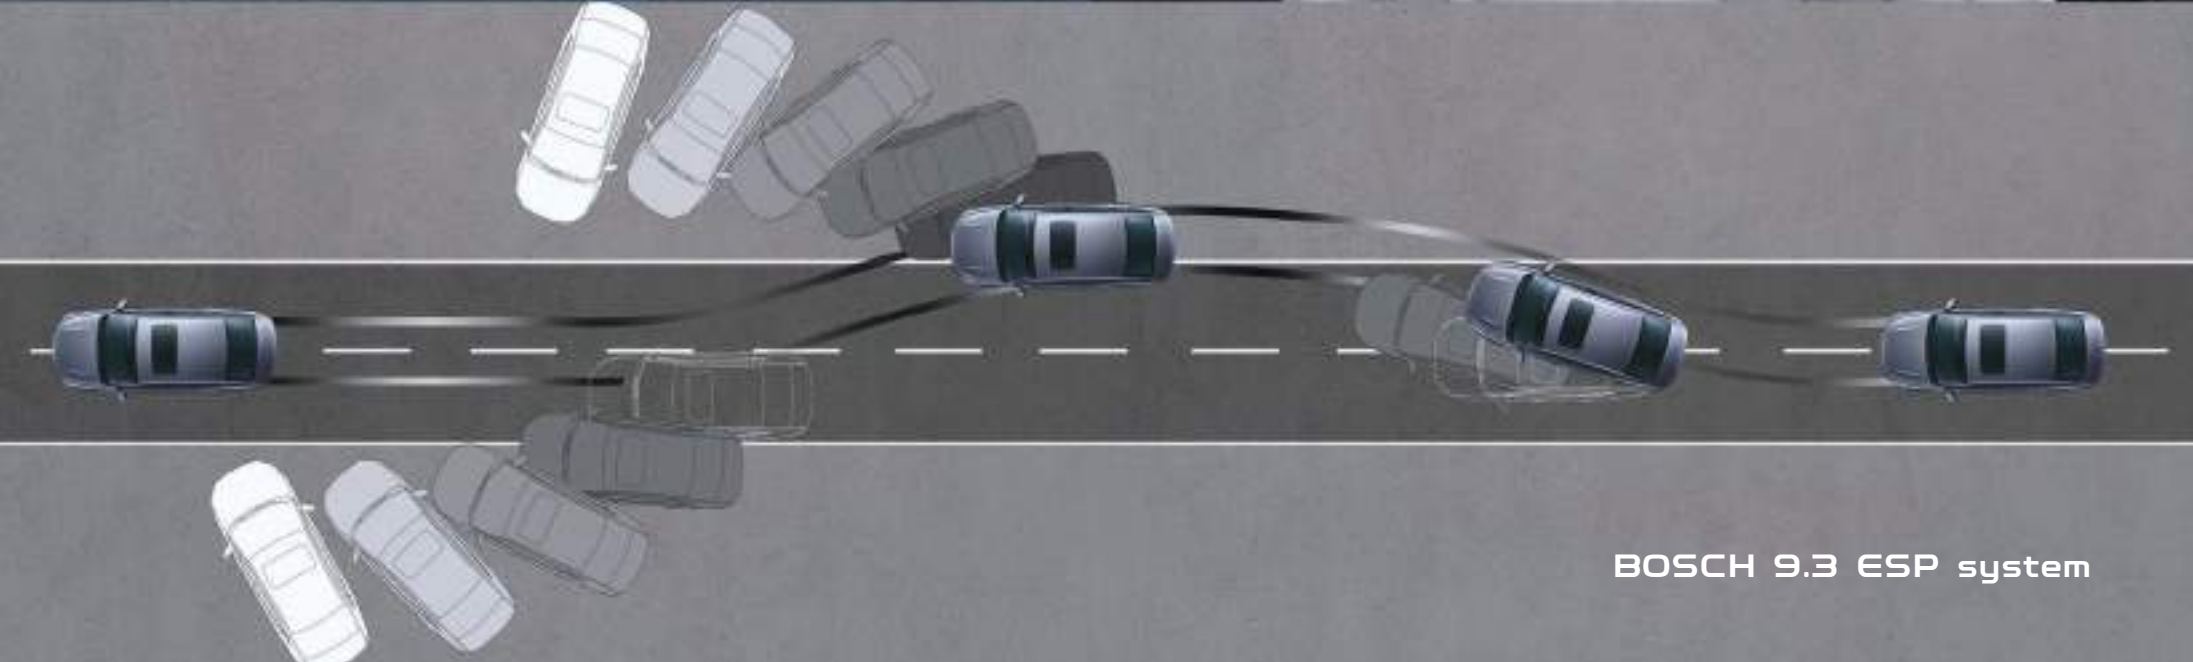

**Nearly 1.5m
transverse space**

Cruise control system

Rear view camera

Electronic parking brake + Autohold

Hill start assist

Advanced BMA platform

6 SRS Airbags

BOSCH 9.3 ESP system