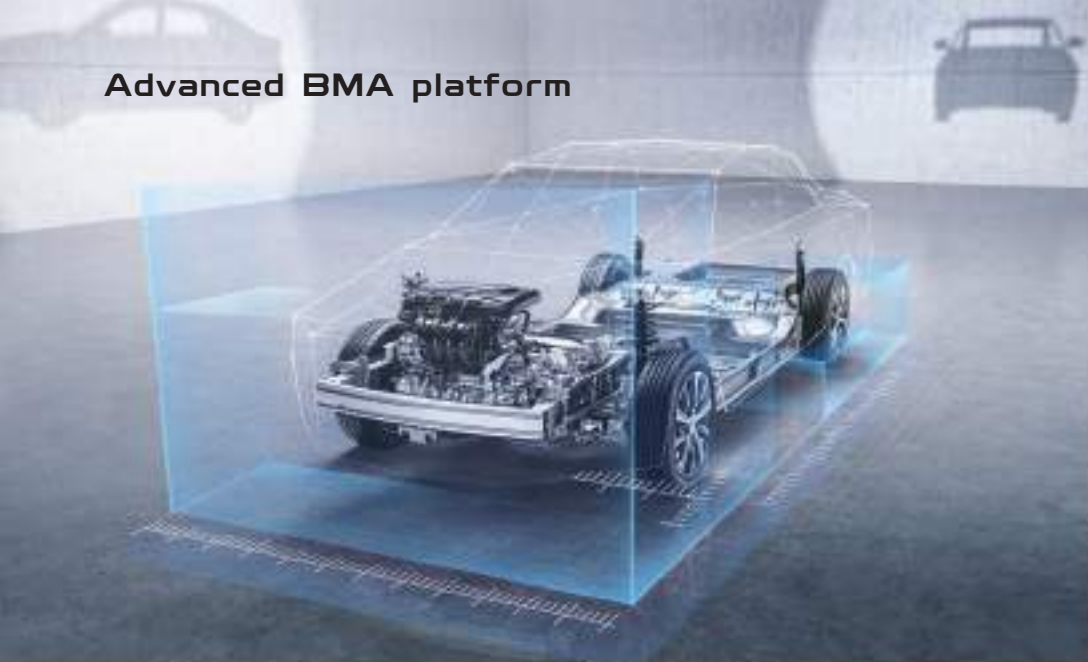

Auto-folding rear view mirror

17 inch alloy wheels

Luxurious suede zero pressure seat
6-way electric adjustment
85% soft material coverage rate

12.3" HD digital instruments

8" Central media screen

A close-up, low-angle shot of a car's sunroof. The sunroof is open, revealing a bright blue sky with some light clouds. The sun is shining from the right side, creating a lens flare effect. The interior of the car is visible, showing the roof lining and the top of a blue seat.

**Nearly 1.5m
transverse space**

Cruise control system

Rear view camera

Electronic parking brake + Autohold

Hill start assist

Advanced BMA platform

6 SRS Airbags

BOSCH 9.3 ESP system